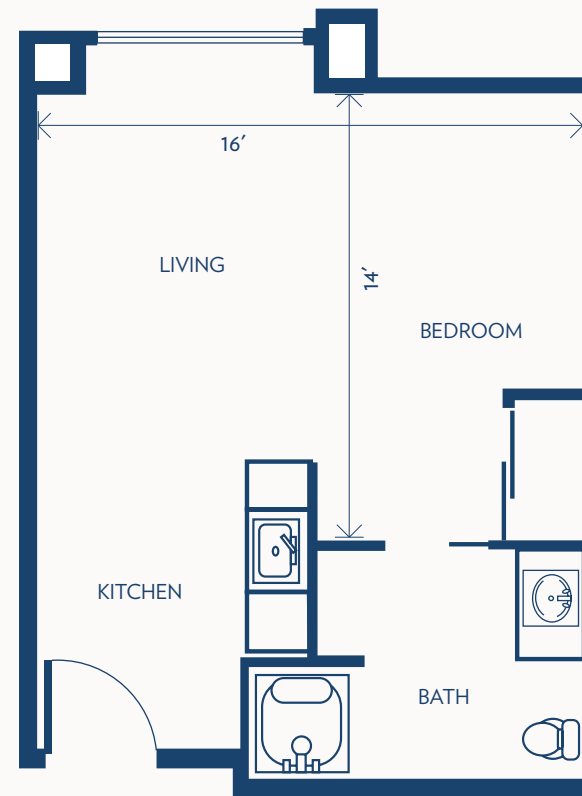

Floor plans may vary slightly and are not to scale.

PARK REGENCY THORNTON

a Bethesda Senior Living Community

STUDIO

ASSISTED LIVING / 304 SQUARE FEET

STUDIO DELUXE

ASSISTED LIVING / 377 SQUARE FEET

Floor plans may vary slightly and are not to scale.

PARK REGENCY THORNTON

a Bethesda Senior Living Community

ONE BEDROOM

ASSISTED LIVING / 602 SQUARE FEET

TWO BEDROOM/TWO BATH

ASSISTED LIVING / 947 SQUARE FEET