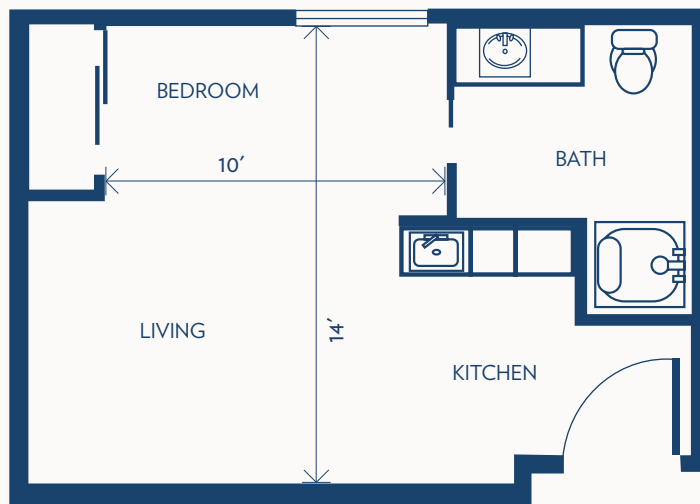

Floor plans may vary slightly and are not to scale.

PARK REGENCY THORNTON

a Bethesda Senior Living Community

STUDIO

ASSISTED LIVING / 304 SQUARE FEET

STUDIO DELUXE

ASSISTED LIVING / 377 SQUARE FEET

Floor plans may vary slightly and are not to scale.

PARK REGENCY THORNTON

a Bethesda Senior Living Community

ONE BEDROOM

ASSISTED LIVING / 602 SQUARE FEET

TWO BEDROOM/TWO BATH

ASSISTED LIVING / 947 SQUARE FEET