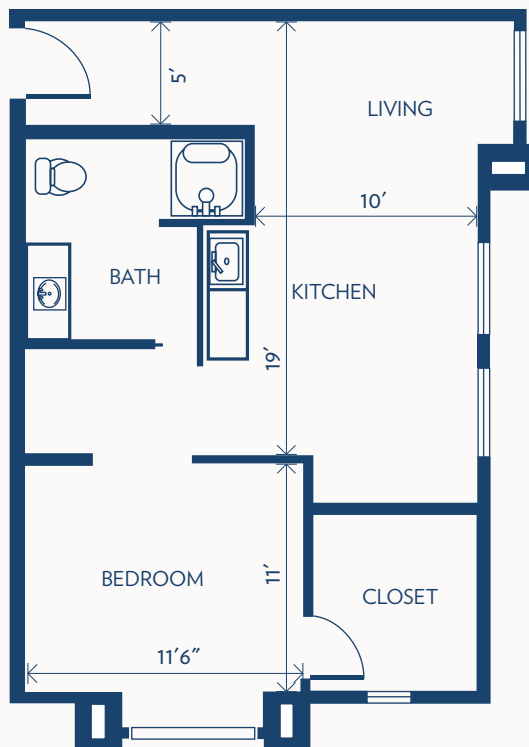

Floor plans may vary slightly and are not to scale.

PARK REGENCY THORNTON

a Bethesda Senior Living Community

STUDIO

ASSISTED LIVING / 304 SQUARE FEET

STUDIO DELUXE

ASSISTED LIVING / 377 SQUARE FEET

Floor plans may vary slightly and are not to scale.

PARK REGENCY THORNTON

a Bethesda Senior Living Community

ONE BEDROOM

ASSISTED LIVING / 602 SQUARE FEET

TWO BEDROOM/TWO BATH

ASSISTED LIVING / 947 SQUARE FEET